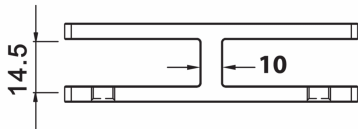

180 Degree SS Glass To Glass Panel Support 10-12.76mm Glass (Model: K.PS.180.10.12.S)

- A slimmer, frameless panel support system.
- To suit 10mm to 12mm glass.
- Duplex 2205 (ultra marine stainless).
- All products are available in satin finish.
- Supplied with rubbers.
- No glass drilling required*

Attributes:

Product Code: K.PS.180.10.12.S

Unit Of Sale: Each