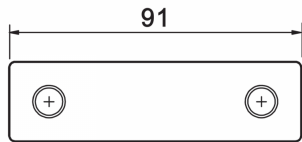

180 Degree SS Glass To Glass Panel Support 10-12.76mm Glass (Model: K.PS.180.10.12.S)

- A slimmer, frameless panel support system.
- To suit 10mm to 12mm glass.
- Duplex 2205 (ultra marine stainless).
- All products are available in satin finish.
- Supplied with rubbers.
- No glass drilling required*