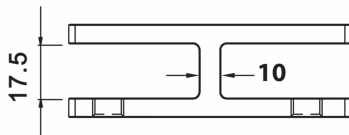

180 Degree SS Glass To Glass Panel Support 13.52-15mm Glass (Model: K.PS.180.13.15.S)

- A slimmer, frameless panel support system.
- To suit 13.52mm to 15mm glass.
- Duplex 2205 (ultra marine stainless).
- All products are available in satin finish.
- Supplied with rubbers.
- No glass drilling required*

Attributes:

Product Code: K.PS.180.13.15.S

Unit Of Sale: Each