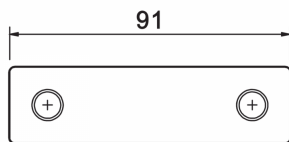

180 Degree SS Glass To Glass Panel Support 13.52-15mm Glass (Model: K.PS.180.13.15.S)

- A slimmer, frameless panel support system.
- To suit 13.52mm to 15mm glass.
- Duplex 2205 (ultra marine stainless).
- All products are available in satin finish.
- Supplied with rubbers.
- No glass drilling required*