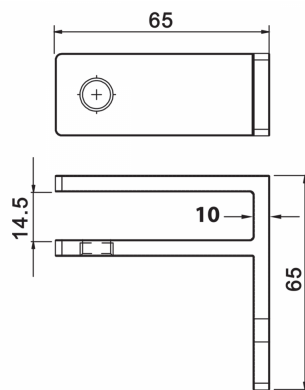

Wall To Glass SS Panel Support 10-12.76mm Glass (Model: K.PS.90W.10.12.S)

- A slimmer, frameless panel support system.
- To suit 10mm to 12mm glass.
- Duplex 2205 (ultra marine stainless).
- All products are available in satin finish.
- Supplied with rubbers.
- No glass drilling required*

Attributes:

Product Code: K.PS.90W.10.12.S

Unit Of Sale: Each