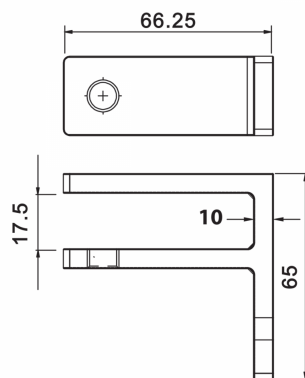

Wall To Glass SS Panel Support 13.52-15mm Glass (Model: K.PS.90W.13.15.S)

- A slimmer, frameless panel support system.
- To suit 13.52mm to 15mm glass.
- Duplex 2205 (ultra marine stainless).
- All products are available in satin finish.
- Supplied with rubbers.
- No glass drilling required*

Attributes:

Product Code: K.PS.90W.13.15.S

Unit Of Sale: Each