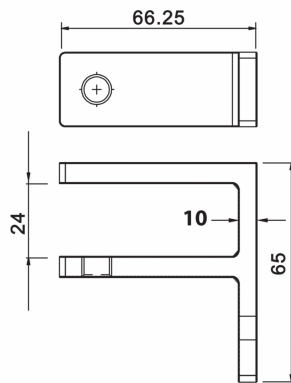

Wall To Glass SS Panel Support 20-21.5mm Glass (Model: K.PS.90W.20.21.S)

- A slimmer, frameless panel support system.
- To suit 20mm to 21.5mm glass.
- Duplex 2205 (ultra marine stainless).
- All products are available in satin finish.
- Supplied with rubbers.
- No glass drilling required*

Attributes:

Product Code: K.PS.90W.20.21.S

Unit Of Sale: Each