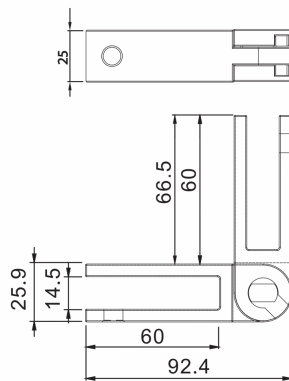

Adjustable SS Glass To Glass Panel Support 10-12mm Glass (Model: K.PS.ADJ.10.12.S)

- A slimmer, frameless panel support system.
- The adjustment can be from 90° To 180°.
- Slide, rotate, no screw assembly.
- To suit 10mm to 12mm glass.
- Supplied with rubbers.
- Duplex 2205 (ultra marine stainless).
- All products are available in satin finish.
- No glass drilling required*

Attributes:

Product Code: K.PS.ADJ.10.12.S

Unit Of Sale: Each