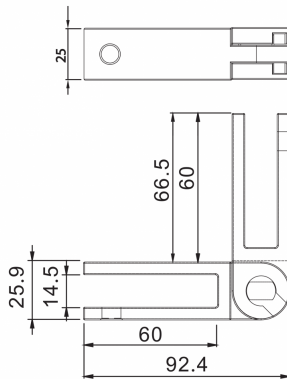

Adjustable SS Glass To Glass Panel Support 10-12mm Glass (Model: K.PS.ADJ.10.12.S)

- A slimmer, frameless panel support system.
- The adjustment can be from 90° To 180°.
- Slide, rotate, no screw assembly.
- To suit 10mm to 12mm glass.
- Supplied with rubbers.
- Duplex 2205 (ultra marine stainless).
- All products are available in satin finish.
- No glass drilling required*

Attributes:

Product Code: K.PS.ADJ.10.12.S

Unit Of Sale: Each