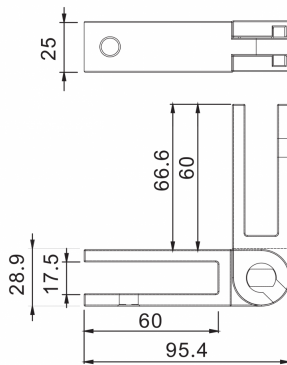

Adjustable SS Glass To Glass Panel Support 13.52-15mm Glass ( Model: K.PS.ADJ.13.15.S )

- A slimmer, frameless panel support system.
- The adjustment can be from 90° To 180°.
- Slide, rotate, no screw assembly.
- To suit 13.52mm to 15mm glass.
- Supplied with rubbers.
- Duplex 2205 (ultra marine stainless).
- All products are available in satin finish.
- No glass drilling required\*

**Attributes:**

**Product Code:** K.PS.ADJ.13.15.S

**Unit Of Sale:** Each