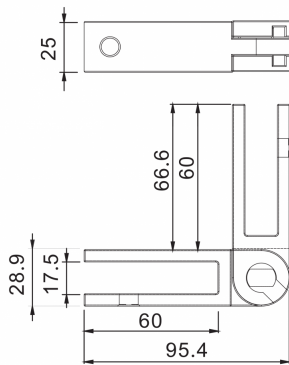

Adjustable SS Glass To Glass Panel Support 13.52-15mm Glass ( Model: K.PS.ADJ.13.15.S )

- A slimmer, frameless panel support system.
- The adjustment can be from 90° To 180°.
- Slide, rotate, no screw assembly.
- To suit 13.52mm to 15mm glass.
- Supplied with rubbers.
- Duplex 2205 (ultra marine stainless).
- All products are available in satin finish.
- No glass drilling required\*

**Attributes:**

**Product Code:** K.PS.ADJ.13.15.S

**Unit Of Sale:** Each