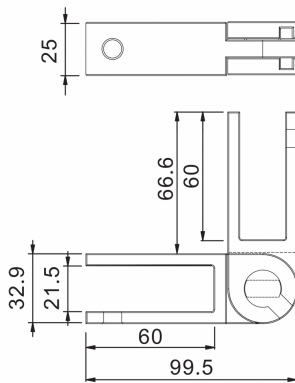

Adjustable SS Glass To Glass Panel Support 16.76-19mm Glass (Model: K.PS.ADJ.16.19.S)

- A slimmer, frameless panel support system.
- The adjustment can be from 90° To 180°.
- Slide, rotate, no screw assembly.
- To suit 16.76mm to 19mm glass.
- Supplied with rubbers.
- Duplex 2205 (ultra marine stainless).
- All products are available in satin finish.
- No glass drilling required*

Attributes:

Product Code: K.PS.ADJ.16.19.S

Unit Of Sale: Each