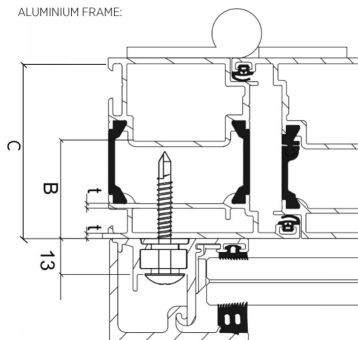

45mm SkyForce Fixing Screw For PVC & Alu With Steel core (Model: K.SF.16.9005.604.81)

Self tapping screw 45mm long.

Attributes:

Product Code: K.SF.16.9005.604.81

Unit Of Sale: 12

ALUMINIUM FRAME:

PLASTIC FRAME: