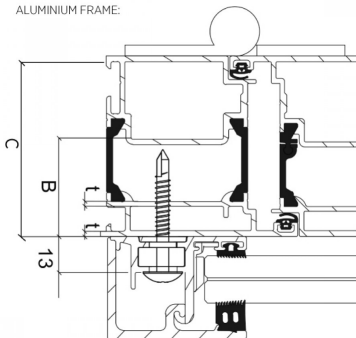

55mm SkyForce Fixing Screw For PVC & Alu With Steel Core (Model: K.SF.16.9005.605.81)

Self tapping screw 55mm long.

For bolting into PVC with a steel core.

The screw needs a 1.5 mm steel core in the frame profile.

Attributes:

Product Code: K.SF.16.9005.605.81

Unit Of Sale: 12

ALUMINIUM FRAME:

PLASTIC FRAME: