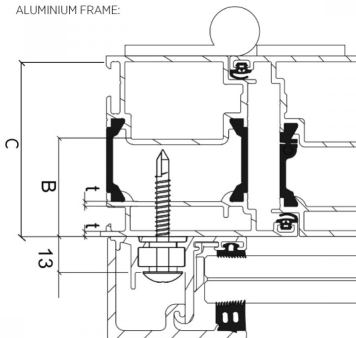

55mm SkyForce Fixing Screw For PVC & Alu With Steel Core (Model: K.SF.16.9005.605.81)

Self tapping screw 55mm long.

Attributes:

Product Code: K.SF.16.9005.605.81

Unit Of Sale: 12

ALUMINIUM FRAME:

PLASTIC FRAME: