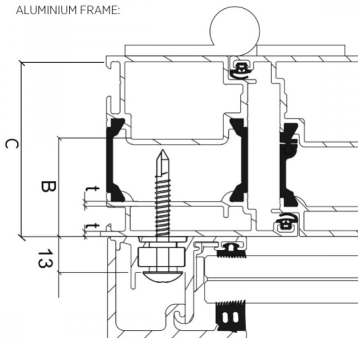

75mm SkyForce Fixing Screw For PVC & Alu With Steel Core ( Model: K.SF.16.9005.607.81 )

Self tapping screw 75mm long.

Attributes:

**Product Code:** K.SF.16.9005.607.81

**Unit Of Sale:** 12

ALUMINIUM FRAME:

PLASTIC FRAME: