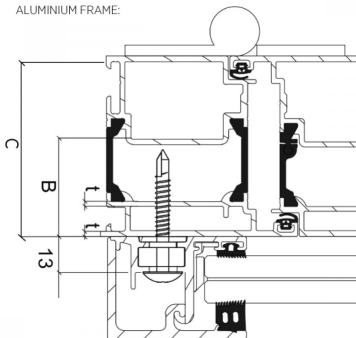

85mm SkyForce Fixing Screw For PVC & Alu With Steel Core (Model: K.SF.16.9005.608.81)

Self tapping screw 85mm long.
For bolting into PVC with a steel core.

Attributes:

Product Code: K.SF.16.9005.608.81

Unit Of Sale: 12

ALUMINIUM FRAME:

PLASTIC FRAME: