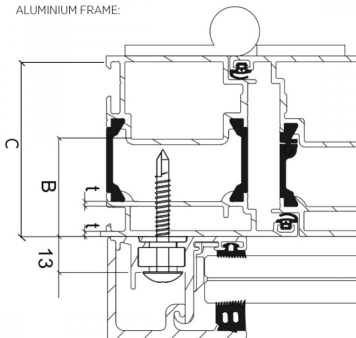

95mm SkyForce Fixing Screw For PVC & Alu With Steel Core (Model: K.SF.16.9005.609.81)

Self tapping screw 95mm long.
For bolting into PVC with a steel core.

Attributes:

Product Code: K.SF.16.9005.609.81

Unit Of Sale: 12

ALUMINIUM FRAME:

PLASTIC FRAME: