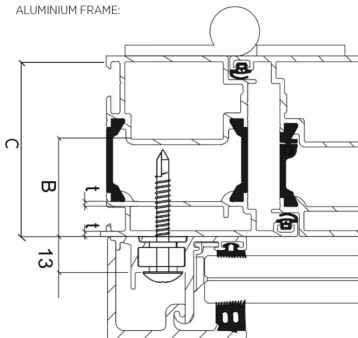

95mm SkyForce Fixing Screw For PVC & Alu With Steel Core (Model: K.SF.16.9005.609.81)

Self tapping screw 95mm long.
For bolting into PVC with a steel core.

Attributes:

Product Code: K.SF.16.9005.609.81

Unit Of Sale: 12

ALUMINIUM FRAME:

PLASTIC FRAME: