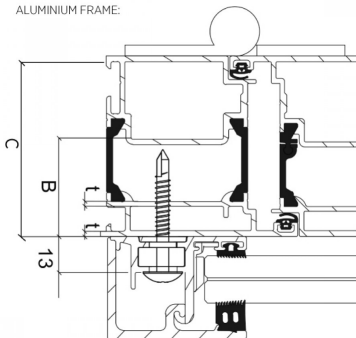

105mm SkyForce Fixing Screw For PVC & Alu With Steel Core ( Model: K.SF.16.9005.610.81 )

Self tapping screw 105mm long.

For bolting into PVC with a steel core.

The screw needs a 1.5 mm steel core in the frame profile.

Attributes:

**Product Code:** K.SF.16.9005.610.81

**Unit Of Sale:** 12

ALUMINIUM FRAME:

PLASTIC FRAME: