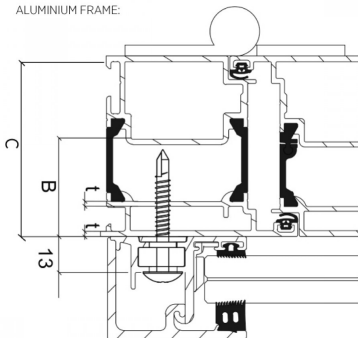

105mm SkyForce Fixing Screw For PVC & Alu With Steel Core (Model: K.SF.16.9005.610.81)

Self tapping screw 105mm long.

Attributes:

Product Code: K.SF.16.9005.610.81

Unit Of Sale: 12

ALUMINIUM FRAME:

PLASTIC FRAME: