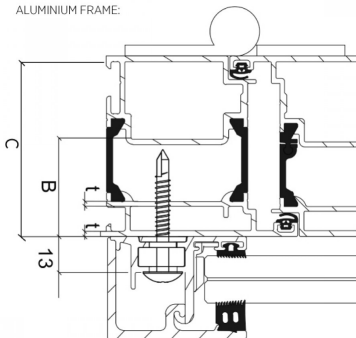

125mm SkyForce Fixing Screw For PVC & Alu With Steel Core (Model: K.SF.16.9005.612.81)

Self tapping screw 125mm long.

Attributes:

Product Code: K.SF.16.9005.612.81

Unit Of Sale: 12

ALUMINIUM FRAME:

PLASTIC FRAME: