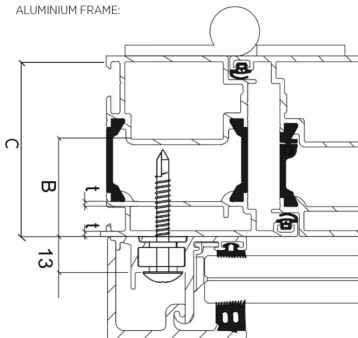

125mm SkyForce Fixing Screw For PVC & Alu With Steel Core (Model: K.SF.16.9005.612.81)

Self tapping screw 125mm long.

Attributes:

Product Code: K.SF.16.9005.612.81

Unit Of Sale: 12

ALUMINIUM FRAME:

PLASTIC FRAME: