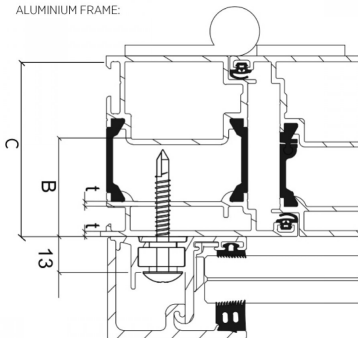

150mm SkyForce Fixing Screw For PVC & Alu With Steel Core (Model: K.SF.16.9005.615.81)

Self tapping screw 150mm long.

Attributes:

Product Code: K.SF.16.9005.615.81

Unit Of Sale: 12

ALUMINIUM FRAME:

PLASTIC FRAME: