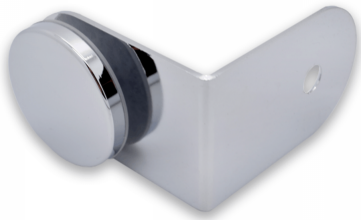

90 Degree Wall to Glass Exterior /Polished Chrome ( Model: K0121 )

Attributes:

**Product Code:** K0121

**Unit Of Sale:** EACH