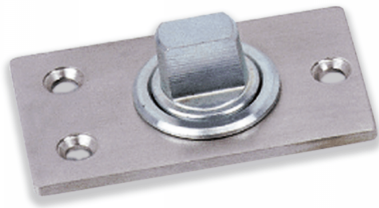

Floor Pivot Bearing ( Model: K9115 )

SUS 304 Floor Pivot Bearing

Attributes:

Product Code: K9115

Unit Of Sale: Each