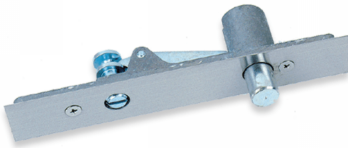

Adjustable Top Centre ( Model: K9118 )

Adjustable top centre with 15mm pin.

Attributes:

**Product Code:** K9118

**Unit Of Sale:** Each