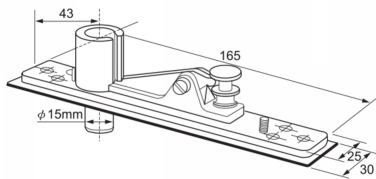

Adjustable Top Centre ( Model: K9118 )

Adjustable top centre with 15mm pin.

Attributes:

**Product Code:** K9118

**Unit Of Sale:** Each