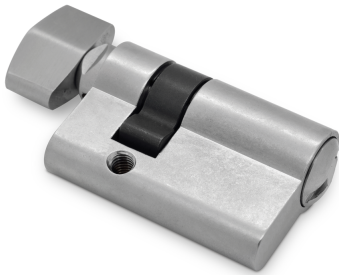

Short Thumb Turn Europrofile Cylinder - Satin Chrome (Model: K9125ST.SC)

For use with KLL20SS

Attributes:

Product Code: K9125ST.SC

Unit Of Sale: Each