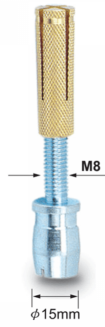

Pivot With Threaded Rod (Model: K9129)

Pivot with threaded rod and solid brass wall plug.

Attributes:

Product Code: K9129

Unit Of Sale: Each