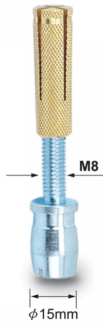

Pivot With Threaded Rod (Model: K9129)

Pivot with threaded rod and solid brass wall plug.

Attributes:

Product Code: K9129

Unit Of Sale: Each