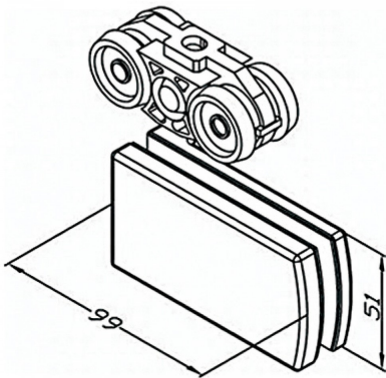

Bi-Fold Top End Anchor Pivot ( Model: KBF03T )

- Suitable for use with 10mm or 12mm thick glass.

Attributes:

**Product Code:** KBF03T

**Unit Of Sale:** Each