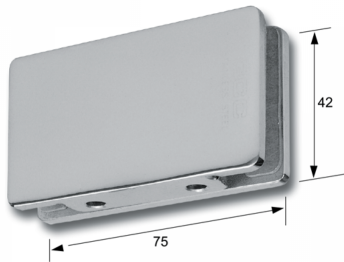

Side Connector - Satin Stainless ( Model: KCL42.1SS )

- Made with heavy duty SUS304 Stainless Steel.
- For holding fixed panel.

Attributes:

**Product Code:** KCL42.1SS

**Unit Of Sale:** Each