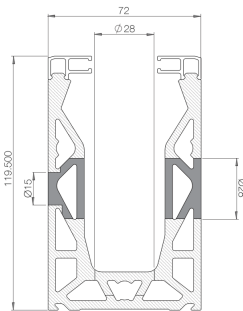

POSlglaze Side Mount Glass Balcony Channel - Brushed Alum (Model: KCV001)

Also known as Crystal View, one of the most popular glass balustrade systems in the UK. Very popular with installers due to the simplicity of the installation. This system is so easily installed that it can be installed by even a competent DIY person.

- This is the main section that holds the glass.
- It is pre-drilled at 100mm from the ends and then 200mm thereafter.
- Suitable for 12-21.52mm thick glass
- Can withstand loads up to 1.5kN with the correct glass selection
- The hole is to suit a 12mm fixing bolt and is counter bored to sink the bolt head. Drilled through both walls to allow a socket through.

Attributes:

Product Code: KCV001
Unit Of Sale: 3 Metre