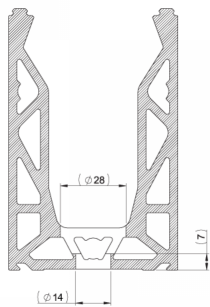

POSlglaze Bottom Drilled Glass Balcony Channel Black (Model: KCV002BK)

Also known as Crystal View, one of the most popular glass balustrade systems in the UK. Very popular with installers due to the simplicity of the installation. This system is so easily installed that it can be installed by even a competent DIY person.

- This is the main section that holds the glass.
- It is pre-drilled at 100mm from the ends and then 200mm thereafter.
- Suitable for 12-21.52mm thick glass
- Can withstand loads up to 1.5kN with the correct glass selection
- The hole is to suit a 12mm fixing bolt and is counter bored to sink the bolt head. Drilled through both walls to allow a socket through.

Attributes:

Product Code: KCV002BK

Unit Of Sale: 3 Metre