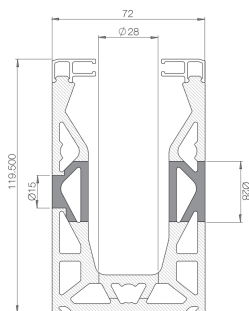

POSlglaze Top Trim - Brushed Alum Finish (Model: KCV003)

Also known as Crystal View, one of the most popular glass balustrade systems in the UK. Very popular with installers due to the simplicity of the installation. This system is so easily installed that it can be installed by even a competent DIY person.

- The top trim holds the gasket in place and is pressed onto the channel at the end of the installation.

- It covers the clamps from view and prevents debris from entering the channel.

Attributes:

Product Code: KCV003

Unit Of Sale: 3 Metres