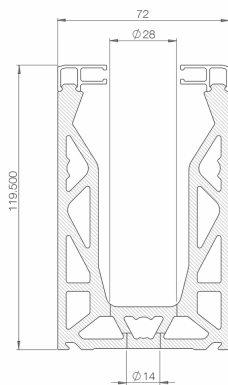

POSlglaze Top Trim - Brushed Alum Finish (Model: KCV003)

Also known as Crystal View, one of the most popular glass balustrade systems in the UK. Very popular with installers due to the simplicity of the installation. This system is so easily installed that it can be installed by even a competent DIY person.

- The top trim holds the gasket in place and is pressed onto the channel at the end of the installation.

- It covers the clamps from view and prevents debris from entering the channel.

Attributes:

Product Code: KCV003

Unit Of Sale: 3 Metres