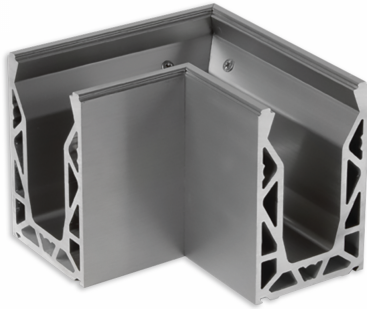

POSlglaze Base Fix 90 Degree Corner (Model: KCV090)

- A prefabricated 90 degree corner supplied to reduce the amount of cutting needed on sites.
- On a standard balcony with 90 degree corners the installer only needs to make straight cuts.

Attributes:

Product Code: KCV090

Unit Of Sale: EACH