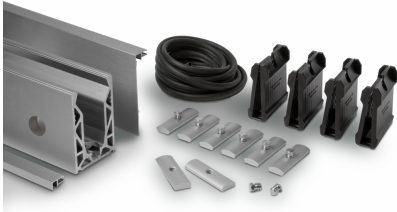

POSlglaze 3 Mtr Side Mount Kit For 12mm Glass, Brushed Alum ( Model: KCVSIKIT.012 )

Also known as Crystal View, one of the most popular glass balustrade systems in the UK. Very popular with installers due to the simplicity of the installation. This system is so easily installed that it can be installed by even a competent DIY person. Complete 3 Metres of side mounted Crystal View System, which includes:

Attributes:

**Product Code:** KCVSIKIT.012

**Unit Of Sale:** 3 Metre