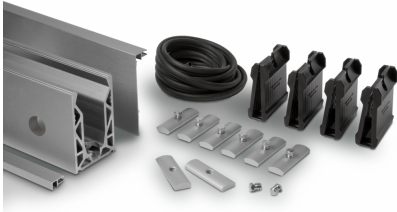

POSlglaze 3 Mtr Side Mount Kit For 12mm Glass, Brushed Alum (Model: KCVSIKIT.012)

Also known as Crystal View, one of the most popular glass balustrade systems in the UK. Very popular with installers due to the simplicity of the installation. This system is so easily installed that it can be installed by even a competent DIY person. Complete 3 Metres of side mounted Crystal View System, which includes:

- 3 metres of Side Mount Channel
- 3 metres of Top Trim
- 3 metres of Side Cladding (bottom cladding not included)
- 6 metres of gasket
- 24 clamp bars & bolts
- 12 glass clamps

Suitable for 12mm thick glass and up to 1100mm high. Supplied in 3 metre lengths.

Fixings to structure not included. Endcaps, dowels, bottom cladding and spanners sold separately.

Attributes:

Product Code: KCVSIKIT.012

Unit Of Sale: 3 Metre