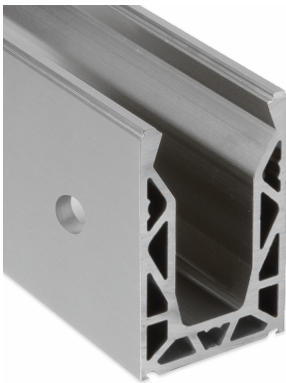

POSlglaze 3 Mtr Side Mount Kit For 15mm Glass, Brushed Alum (Model: KCVSIKIT.015)

Also known as Crystal View, one of the most popular glass balustrade systems in the UK. Very popular with installers due to the simplicity of the installation. This system is so easily installed that it can be installed by even a competent DIY person. Complete 3 Metres of side mounted Crystal View System, which includes:

- 3 metres of Side Mount Channel
- 3 metres of Top Trim
- 3 metres of Side Cladding (bottom cladding not included)
- 6 metres of gasket
- 24 clamp bars & bolts
- 12 glass clamps

Suitable for 15mm thick glass and up to 1100mm high. Supplied in 3 metre lengths.

Fixings to structure not included. Endcaps, dowels, bottom cladding and spanners sold separately.

Attributes:

Product Code: KCVSIKIT.015

Unit Of Sale: 3 Metre