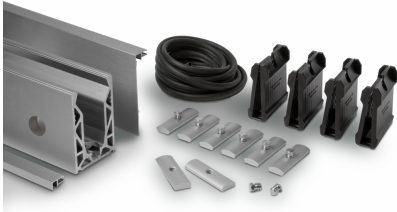

POSlglaze 3 Mtr Side Mount Kit For 15mm Glass, Brushed Alum (Model: KCVSIKIT.015)

Also known as Crystal View, one of the most popular glass balustrade systems in the UK. Very popular with installers due to the simplicity of the installation. This system is so easily installed that it can be installed by even a competent DIY person. Complete 3 Metres of side mounted Crystal View System, which includes:

Attributes:

Product Code: KCVSIKIT.015

Unit Of Sale: 3 Metre