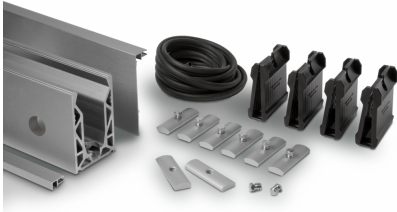

POSlglaze 3 Mtr Side Mount Kit For 15mm Glass, Brushed Alum (Model: KCVSIKIT.015)

Also known as Crystal View, one of the most popular glass balustrade systems in the UK. Very popular with installers due to the simplicity of the installation. This system is so easily installed that it can be installed by even a competent DIY person. Complete 3 Metres of side mounted Crystal View System, which includes:

- 3 metres of Side Mount Channel
- 3 metres of Top Trim
- 3 metres of Side Cladding (bottom cladding not included)
- 6 metres of gasket
- 24 clamp bars & bolts
- 12 glass clamps

Suitable for 15mm thick glass and up to 1100mm high. Supplied in 3 metre lengths.

Fixings to structure not included. Endcaps, dowels, bottom cladding and spanners sold separately.

Attributes:

Product Code: KCVSIKIT.015

Unit Of Sale: 3 Metre