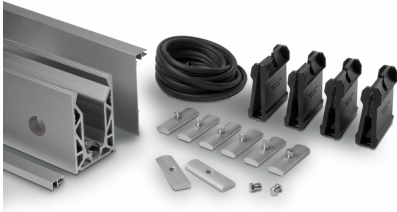

POSlglaze 3 Mtr Side Mount Kit For 17.5mm Glass, Brush Alum ( Model: KCVSIKIT.017 )

Also known as Crystal View, one of the most popular glass balustrade systems in the UK. Very popular with installers due to the simplicity of the installation. This system is so easily installed that it can be installed by even a competent DIY person. Complete 3 Metres of side mounted Crystal View System, which includes:

- 3 metres of Side Mount Channel
- 3 metres of Top Trim
- 3 metres of Side Cladding (bottom cladding not included)
- 6 metres of gasket
- 24 clamp bars & bolts
- 12 glass clamps

Suitable for 17.5mm thick glass and up to 1100mm high. Supplied in 3 metre lengths.

***Fixings to structure not included. Endcaps, dowels, bottom cladding and spanners sold separately.***

Attributes:

**Product Code:** KCVSIKIT.017

**Unit Of Sale:** 3 Metre