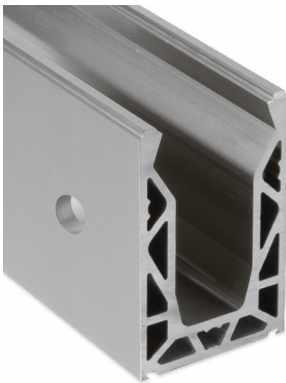

POSlglaze 3 Mtr Side Mount Kit For 17.5mm Glass, Brush Alum ( Model: KCVSIKIT.017 )

Also known as Crystal View, one of the most popular glass balustrade systems in the UK. Very popular with installers due to the simplicity of the installation. This system is so easily installed that it can be installed by even a competent DIY person. Complete 3 Metres of side mounted Crystal View System, which includes:

- 3 metres of Side Mount Channel
- 3 metres of Top Trim
- 3 metres of Side Cladding (bottom cladding not included)
- 6 metres of gasket
- 24 clamp bars & bolts
- 12 glass clamps

Suitable for 17.5mm thick glass and up to 1100mm high. Supplied in 3 metre lengths.

***Fixings to structure not included. Endcaps, dowels, bottom cladding and spanners sold separately.***

Attributes:

**Product Code:** KCVSIKIT.017

**Unit Of Sale:** 3 Metre