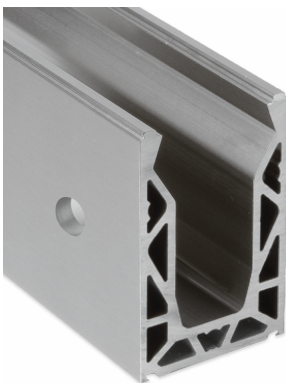

POSlglaze 3 Mtr Side Mount Kit For 21.5mm Glass, Brush Alum (Model: KCVSIKIT.021)

Also known as Crystal View, one of the most popular glass balustrade systems in the UK. Very popular with installers due to the simplicity of the installation. This system is so easily installed that it can be installed by even a competent DIY person. Complete 3 Metres of side mounted Crystal View System, which includes:

- 3 metres of Side Mount Channel
- 3 metres of Top Trim
- 3 metres of Side Cladding (bottom cladding not included)
- 6 metres of gasket
- 24 clamp bars & bolts
- 12 glass clamps

Suitable for 21.5mm thick glass and up to 1100mm high. Supplied in 3 metre lengths.

Fixings to structure not included. Endcaps, dowels, bottom cladding and spanners sold separately.

Attributes:

Product Code: KCVSIKIT.021

Unit Of Sale: 3 Metre