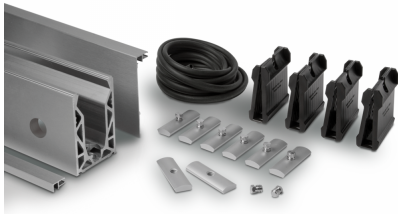

POSlglaze 3 Mtr Side Mount Kit For 21.5mm Glass, Brush Alum (Model: KCVSIKIT.021)

Also known as Crystal View, one of the most popular glass balustrade systems in the UK. Very popular with installers due to the simplicity of the installation. This system is so easily installed that it can be installed by even a competent DIY person. Complete 3 Metres of side mounted Crystal View System, which includes:

- 3 metres of Side Mount Channel
- 3 metres of Top Trim
- 3 metres of Side Cladding (bottom cladding not included)
- 6 metres of gasket
- 24 clamp bars & bolts
- 12 glass clamps

Suitable for 21.5mm thick glass and up to 1100mm high. Supplied in 3 metre lengths.

Fixings to structure not included. Endcaps, dowels, bottom cladding and spanners sold separately.

Attributes:

Product Code: KCVSIKIT.021

Unit Of Sale: 3 Metre