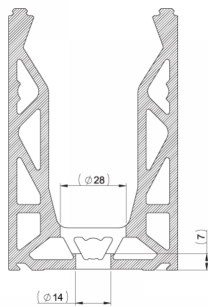

POSlglaze 3 Mtr Surface Mount Kit For 12mm Glass, Black (Model: KCVSUKIT.012.BK)

Also known as Crystal View, one of the most popular glass balustrade systems in the UK. Very popular with installers due to the simplicity of the installation. This system is so easily installed that it can be installed by even a competent DIY person. Complete 3 Metres of surface mounted Crystal View System, which includes:

- 3 metres of base channel
- 6 metres of gasket
- 2 x 3 metres of top seal
- 24 clamp bars & bolts
- 12 glass clamps

No need for additional cladding as the profile is supplied in a brushed black finish. Available for 12mm to 21.5mm thick glass and up to 1100mm high. Supplied in 3 metre lengths.

Fixings to structure not included. Endcaps, dowels and spanners sold separately.

Attributes:

Product Code: KCVSUKIT.012.BK

Unit Of Sale: 3 Metre