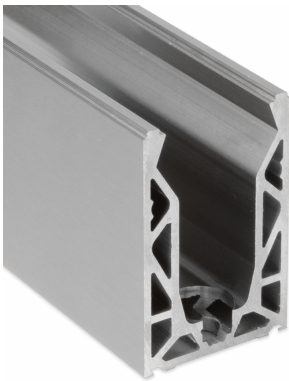

POSlglaze 3 Mtr Surf. Mount Kit For 13.5mm Glass, Brush Alum ( Model: KCVSUKIT.013 )

Also known as Crystal View, one of the most popular glass balustrade systems in the UK. Very popular with installers due to the simplicity of the installation. This system is so easily installed that it can be installed by even a competent DIY person. Complete 3 Metres of surface mounted Crystal View System, which includes:

- 3 metres of base channel
- 6 metres of gasket
- 2 x 3 metres of top seal
- 24 clamp bars & bolts
- 12 glass clamps

No need for additional cladding as the profile is supplied in a brushed black finish. Available for 12mm to 21.5mm thick glass and up to 1100mm high. Supplied in 3 metre lengths.

***Fixings to structure not included. Endcaps, dowels and spanners sold separately.***

Attributes:

**Product Code:** KCVSUKIT.013

**Unit Of Sale:** 3 Metre