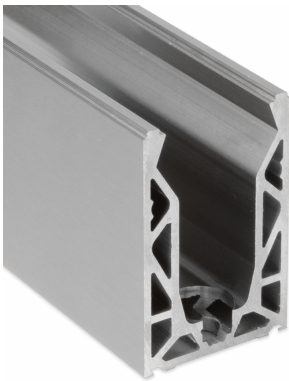

POSlglaze 3 Mtr Surface Mount Kit For 15mm Glass, Brush Alum ( Model: KCVSUKIT.015 )

Also known as Crystal View, one of the most popular glass balustrade systems in the UK. Very popular with installers due to the simplicity of the installation. This system is so easily installed that it can be installed by even a competent DIY person. Complete 3 Metres of surface mounted Crystal View System, which includes:

- 3 metres of base channel
- 6 metres of gasket
- 2 x 3 metres of top seal
- 24 clamp bars & bolts
- 12 glass clamps

No need for additional cladding as the profile is supplied in a brushed black finish. Available for 12mm to 21.5mm thick glass and up to 1100mm high. Supplied in 3 metre lengths.

***Fixings to structure not included. Endcaps, dowels and spanners sold separately.***

Attributes:

**Product Code:** KCVSUKIT.015

**Unit Of Sale:** 3 Metre