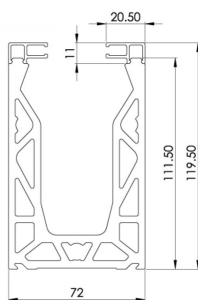

POSlglaze 3 Mtr Surface Mount Kit For 15mm Glass, Black (Model: KCVSUKIT.015.BK)

Also known as Crystal View, one of the most popular glass balustrade systems in the UK. Very popular with installers due to the simplicity of the installation. This system is so easily installed that it can be installed by even a competent DIY person. Complete 3 Metres of surface mounted Crystal View System, which includes:

- 3 metres of base channel
- 6 metres of gasket
- 2 x 3 metres of top seal
- 24 clamp bars & bolts
- 12 glass clamps

No need for additional cladding as the profile is supplied in a brushed black finish. Available for 12mm to 21.5mm thick glass and up to 1100mm high. Supplied in 3 metre lengths.

Fixings to structure not included. Endcaps, dowels and spanners sold separately.

Attributes:

Product Code: KCVSUKIT.015.BK

Unit Of Sale: 3 Metre