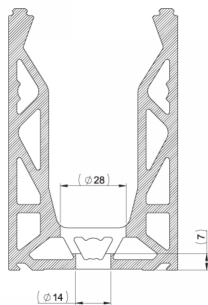

POSlglaze 3 Mtr Surface Mount Kit For 15mm Glass, Black (Model: KCVSUKIT.015.BK)

Also known as Crystal View, one of the most popular glass balustrade systems in the UK. Very popular with installers due to the simplicity of the installation. This system is so easily installed that it can be installed by even a competent DIY person. Complete 3 Metres of surface mounted Crystal View System, which includes:

- 3 metres of base channel
- 6 metres of gasket
- 2 x 3 metres of top seal
- 24 clamp bars & bolts
- 12 glass clamps

No need for additional cladding as the profile is supplied in a brushed black finish. Available for 12mm to 21.5mm thick glass and up to 1100mm high. Supplied in 3 metre lengths.

Fixings to structure not included. Endcaps, dowels and spanners sold separately.

Attributes:

Product Code: KCVSUKIT.015.BK

Unit Of Sale: 3 Metre