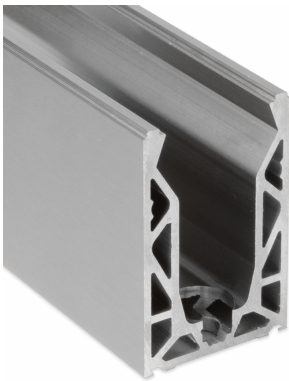

POSlglaze 3 Mtr Surf. Mount Kit For 17.5mm Glass, Brush Alum (Model: KCVSUKIT.017)

Also known as Crystal View, one of the most popular glass balustrade systems in the UK. Very popular with installers due to the simplicity of the installation. This system is so easily installed that it can be installed by even a competent DIY person. Complete 3 Metres of surface mounted Crystal View System, which includes:

- 3 metres of base channel
- 6 metres of gasket
- 2 x 3 metres of top seal
- 24 clamp bars & bolts
- 12 glass clamps

No need for additional cladding as the profile is supplied in a brushed black finish. Available for 12mm to 21.5mm thick glass and up to 1100mm high. Supplied in 3 metre lengths.

Fixings to structure not included. Endcaps, dowels and spanners sold separately.

Attributes:

Product Code: KCVSUKIT.017

Unit Of Sale: 3 Metre