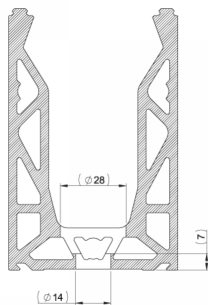

POSlglaze 3 Mtr Surface Mount Kit For 17.5mm Glass, Black (Model: KCVSUKIT.017.BK)

Also known as Crystal View, one of the most popular glass balustrade systems in the UK. Very popular with installers due to the simplicity of the installation. This system is so easily installed that it can be installed by even a competent DIY person. Complete 3 Metres of surface mounted Crystal View System, which includes:

- 3 metres of base channel
- 6 metres of gasket
- 2 x 3 metres of top seal
- 24 clamp bars & bolts
- 12 glass clamps

No need for additional cladding as the profile is supplied in a brushed black finish. Available for 12mm to 21.5mm thick glass and up to 1100mm high. Supplied in 3 metre lengths.

Fixings to structure not included. Endcaps, dowels and spanners sold separately.

Attributes:

Product Code: KCVSUKIT.017.BK

Unit Of Sale: 3 Metre