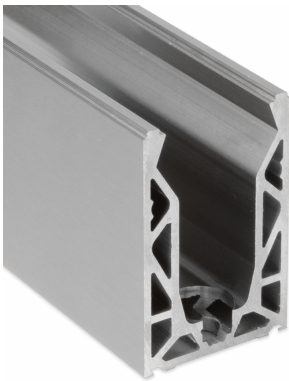

POSlglaze 3 Mtr Surface Mount Kit For 19mm Glass, Brush Alum (Model: KCVSUKIT.019)

Also known as Crystal View, one of the most popular glass balustrade systems in the UK. Very popular with installers due to the simplicity of the installation. This system is so easily installed that it can be installed by even a competent DIY person. Complete 3 Metres of surface mounted Crystal View System, which includes:

- 3 metres of base channel
- 6 metres of gasket
- 2 x 3 metres of top seal
- 24 clamp bars & bolts
- 12 glass clamps

No need for additional cladding as the profile is supplied in a brushed black finish. Available for 12mm to 21.5mm thick glass and up to 1100mm high. Supplied in 3 metre lengths.

Fixings to structure not included. Endcaps, dowels and spanners sold separately.

Attributes:

Product Code: KCVSUKIT.019

Unit Of Sale: 3 Metre