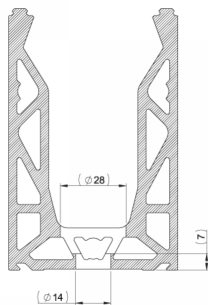

POSlglaze 3 Mtr Surface Mount Kit For 19mm Glass, Black ( Model: KCVSUKIT.019.BK )

Also known as Crystal View, one of the most popular glass balustrade systems in the UK. Very popular with installers due to the simplicity of the installation. This system is so easily installed that it can be installed by even a competent DIY person. Complete 3 Metres of surface mounted Crystal View System, which includes:

- 3 metres of base channel
- 6 metres of gasket
- 2 x 3 metres of top seal
- 24 clamp bars & bolts
- 12 glass clamps

No need for additional cladding as the profile is supplied in a brushed black finish. Available for 12mm to 21.5mm thick glass and up to 1100mm high. Supplied in 3 metre lengths.

***Fixings to structure not included. Endcaps, dowels and spanners sold separately.***

Attributes:

**Product Code:** KCVSUKIT.019.BK

**Unit Of Sale:** 3 Metre