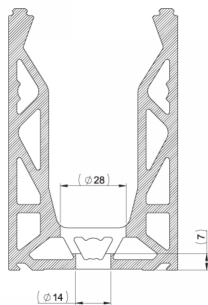

POSlglaze 3 Mtr Surface Mount Kit For 21.5mm Glass, Black (Model: KCVSUKIT.021.BK)

Also known as Crystal View, one of the most popular glass balustrade systems in the UK. Very popular with installers due to the simplicity of the installation. This system is so easily installed that it can be installed by even a competent DIY person. Complete 3 Metres of surface mounted Crystal View System, which includes:

- 3 metres of base channel
- 6 metres of gasket
- 2 x 3 metres of top seal
- 24 clamp bars & bolts
- 12 glass clamps

No need for additional cladding as the profile is supplied in a brushed black finish. Available for 12mm to 21.5mm thick glass and up to 1100mm high. Supplied in 3 metre lengths.

Fixings to structure not included. Endcaps, dowels and spanners sold separately.

Attributes:

Product Code: KCVSUKIT.021.BK

Unit Of Sale: 3 Metre