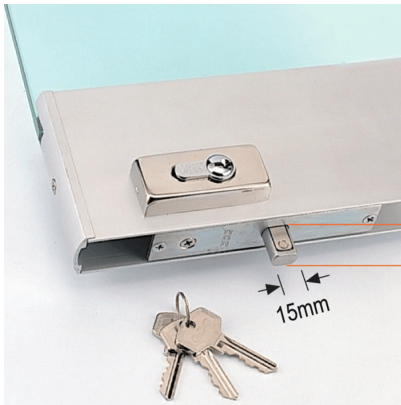

Door Rail Lock For 101 Door Rail Type (Model: KDRL5025)

For both top rail and bottom rail
Length in Stock: 1.2 meter
3.0 meter
Special length acceptable by order.

Attributes:

Product Code: KDRL5025

Unit Of Sale: Each