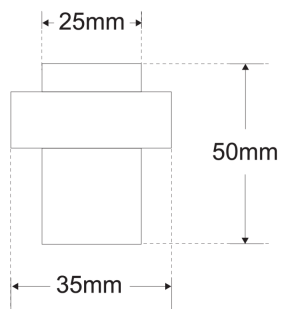

Door Stopper 30mm Dia x 40mm High Brushed Stainless (Model: KDS01)

Made from Solid Stainless Steel SUS304
with black rubber.

Attributes:

Product Code: KDS01

Unit Of Sale: Each