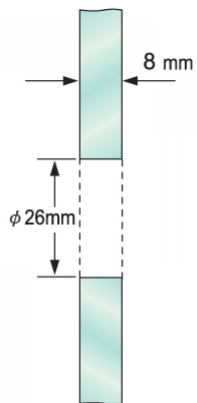

Single Point Fitting - Flat (Model: KG102SF)

Left & right, up & down adjustable.

Attributes:

Product Code: KG102SF

Unit Of Sale: Each