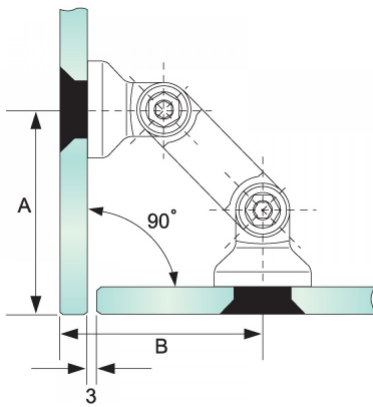

Countersunk Glass To Glass Partition Bracket (82mm Bar) (Model: KG120C)

Glass to Glass - 2 ways

Attributes:

Product Code: KG120C

Unit Of Sale: Each

<i>Glass to Glass - 2 Ways</i>				
Hole Pitch of Connecting Bar				
	52.5	60	82	103
Angle	Hole Center to Glass Edge			
	A/B	A/B	A/B	A/B
90°	75	80	96	
95°	70	75	90	
100°	66	71	85	
105°	62	67	81	
110°	59	63	77	
115°	55	60	73	
120°	52	56	69	
125°	49	54	66	
130°	47	51	63	
135°	44	48	60	
180°	25	28.5	39.5	50

unit:mm