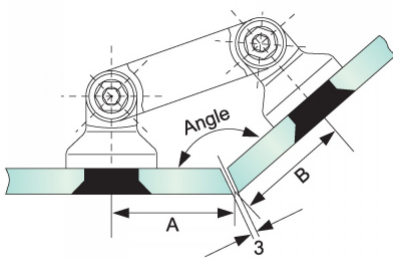

Countersunk Glass To Glass Partition Bracket (82mm Bar) (Model: KG120C)

Glass to Glass - 2 ways

Attributes:

Product Code: KG120C

Unit Of Sale: Each

<i>Glass to Glass - 2 Ways</i>				
Hole Pitch of Connecting Bar				
	52.5	60	82	103
Angle	Hole Center to Glass Edge			
	A/B	A/B	A/B	A/B
90°	75	80	96	
95°	70	75	90	
100°	66	71	85	
105°	62	67	81	
110°	59	63	77	
115°	55	60	73	
120°	52	56	69	
125°	49	54	66	
130°	47	51	63	
135°	44	48	60	
180°	25	28.5	39.5	50

unit:mm