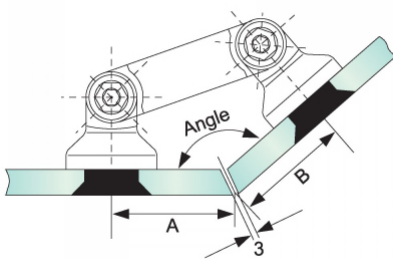

Glass to Glass Partition Bracket (82mm Bar) (Model: KG120F)

Glass to Glass - 2 ways

Attributes:

Product Code: KG120F

Unit Of Sale: Each

Glass to Glass - 2 Ways

Hole Pitch of Connecting Bar

Angle	Hole Center to Glass Edge			
	52.5	60	82	103
90°	A/B	A/B	A/B	A/B
95°	75	80	96	
100°	70	75	90	
105°	66	71	85	
110°	62	67	81	
115°	59	63	77	
120°	55	60	73	
125°	52	56	69	
130°	49	54	66	
135°	47	51	63	
140°	44	48	60	
145°	41	45	57	
150°	38	42	54	
155°	35	39	51	
160°	32	36	48	
165°	29	33	45	
170°	26	30	42	
175°	23	27	39	
180°	20	24	36	50

unit:mm