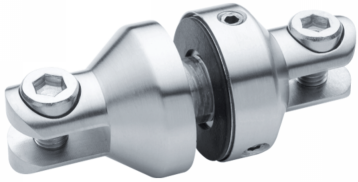

Glass to Glass Partition Bracket ( Model: KG1501 )

Glass to Glass - 3 ways

Attributes:

**Product Code:** KG1501

**Unit Of Sale:** Each

---