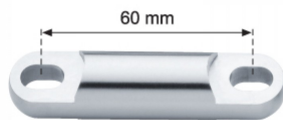

60mm Connecting Bar (Model: KG3012)

To Connect Fitting to glass or to wall

Attributes:

Product Code: KG3012

Unit Of Sale: Each
