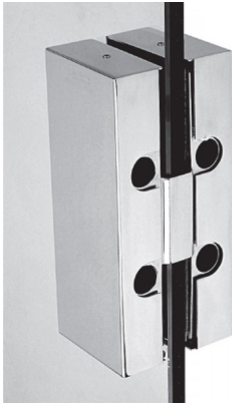

Double Sided Non Drill Strike Box - Satin Stainless (Model: KGL242KSS)

- Lockable from both sides.
- No need for glass notching, drilling or cutting.
- Key or Thumbturn Cylinder is optional.
- Suitable For 10 or 12mm Thick Glass.
- Lock receiver must be purchased separately.

Attributes:

Product Code: KGL242KSS

Unit Of Sale: Each