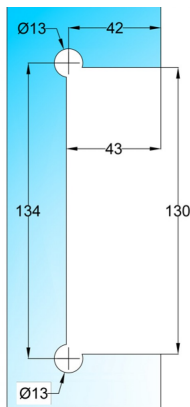

Centre Lock - Satin Stainless ( Model: KGL50SCLSS )

- Prepared for Europrofile Cylinder.
- MGA Europrofile Cylinder No. K9125, K9125T, K9126, K9126T.

Attributes:

**Product Code:** KGL50SCLSS

**Unit Of Sale:** Each