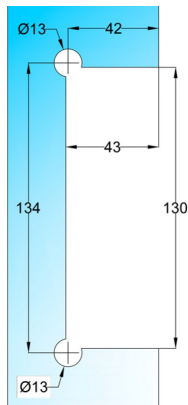

Centre Lock - Satin Stainless (Model: KGL53SS)

- Hook Type Lock for Sliding Doors.
- Prepared for Europrofile Cylinder.
- MGA Europrofile Cylinder No. K9125, K9125T, K9126, K9126T.

Attributes:

Product Code: KGL53SS